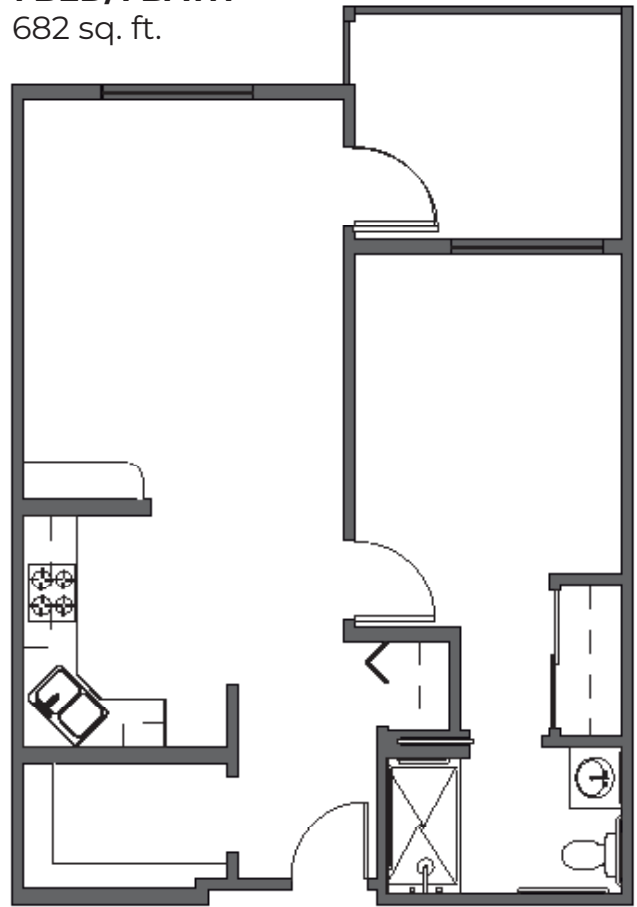

1 BED/1 BATH
682 sq. ft.