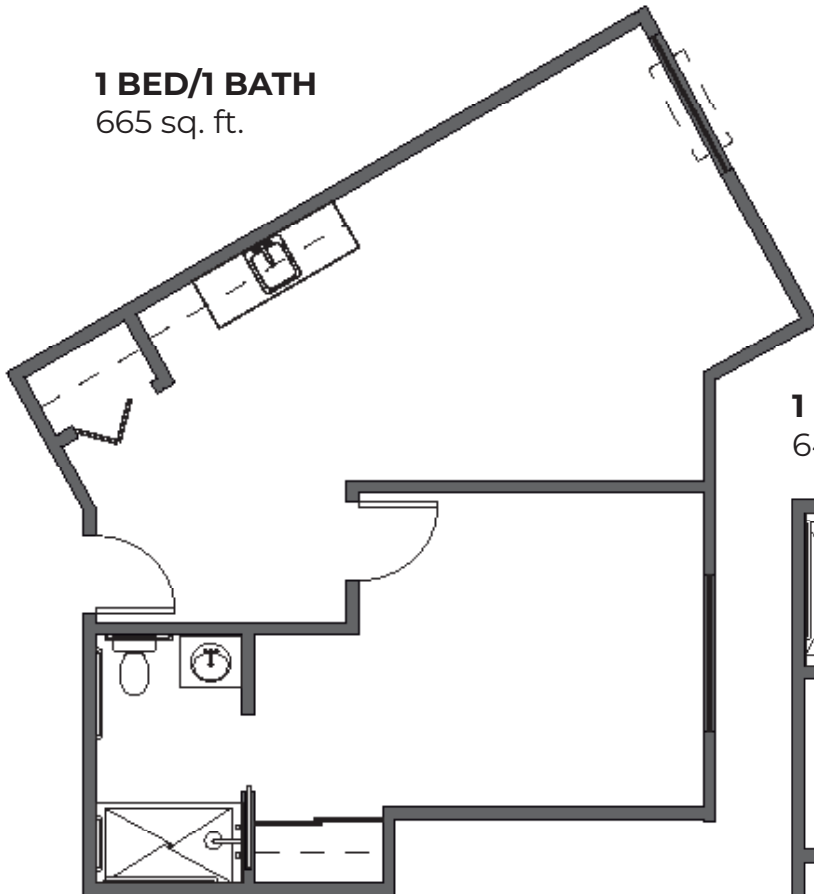

1 BED/1 BATH
665 sq. ft.