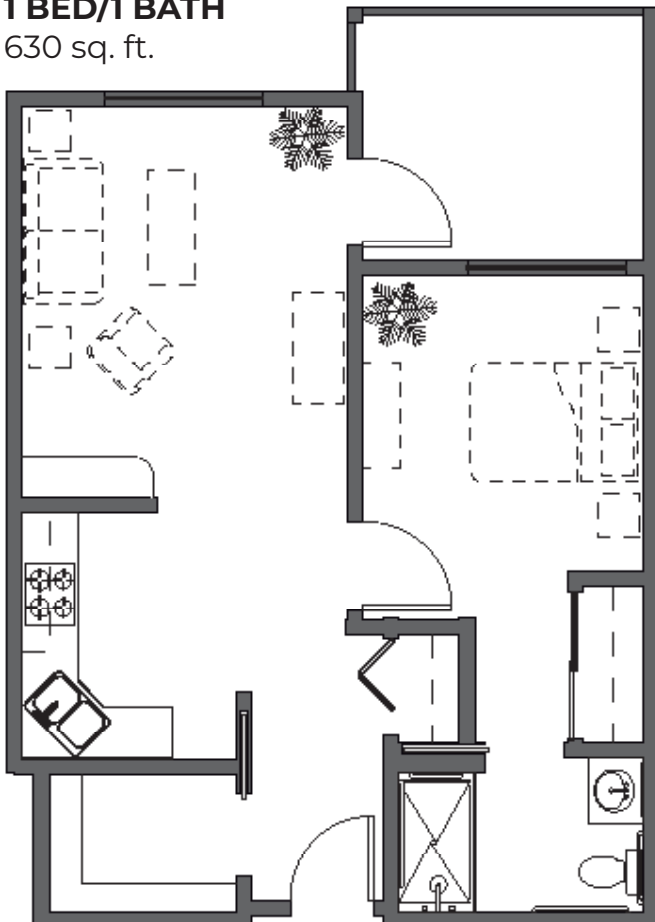

1 BED/1 BATH
630 sq. ft.