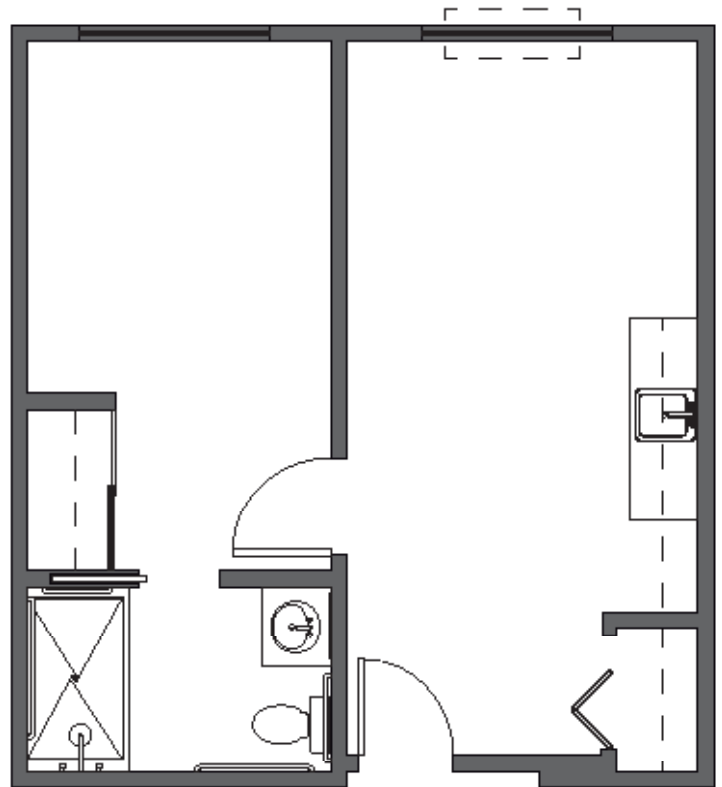

1 BED/1 BATH
489 sq. ft.