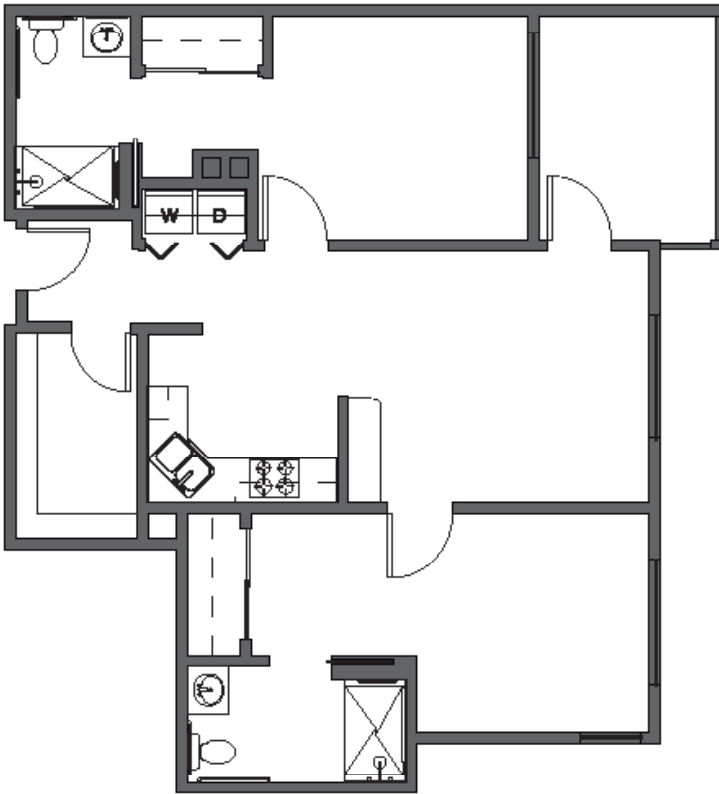

2 BED/2 BATH
960 sq. ft.