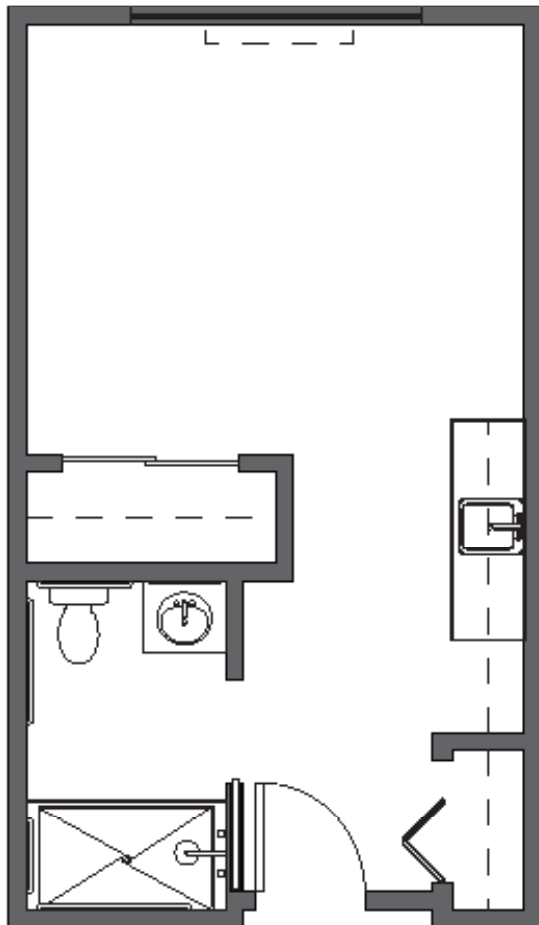

STUDIO
363 sq. ft.