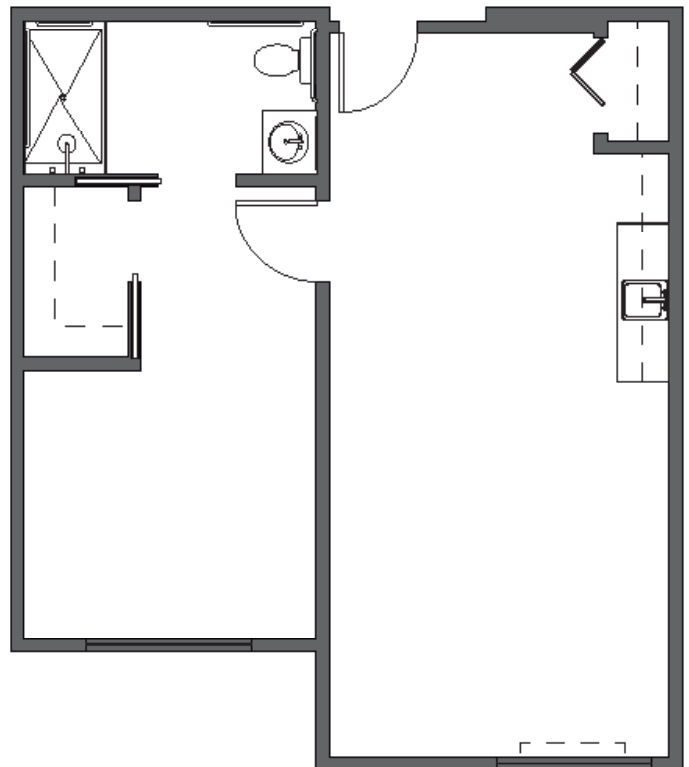

1 BED/1 BATH
648 sq. ft.

AVAMERE
at Wenatchee

1550 Cherry Street, Wenatchee, WA 98801
P: 509-662-8646 F: 509-662-8194
AvamereAtWenatchee.com