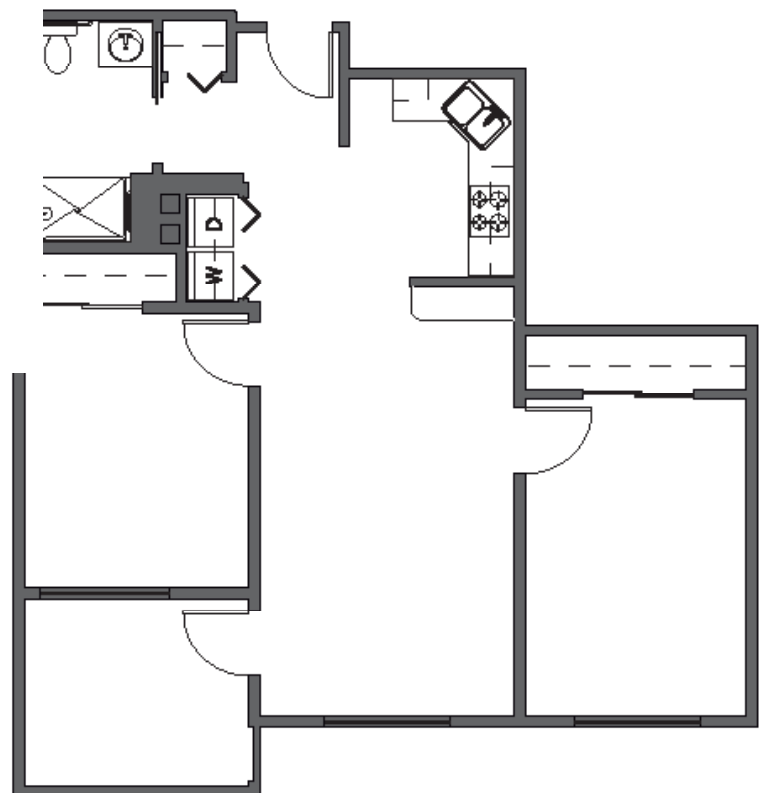

2 BED/1 BATH
880 sq. ft.

AVAMERE
at Wenatchee

1550 Cherry Street, Wenatchee, WA 98801
P: 509-662-8646 **F:** 509-662-8194
AvamereAtWenatchee.com